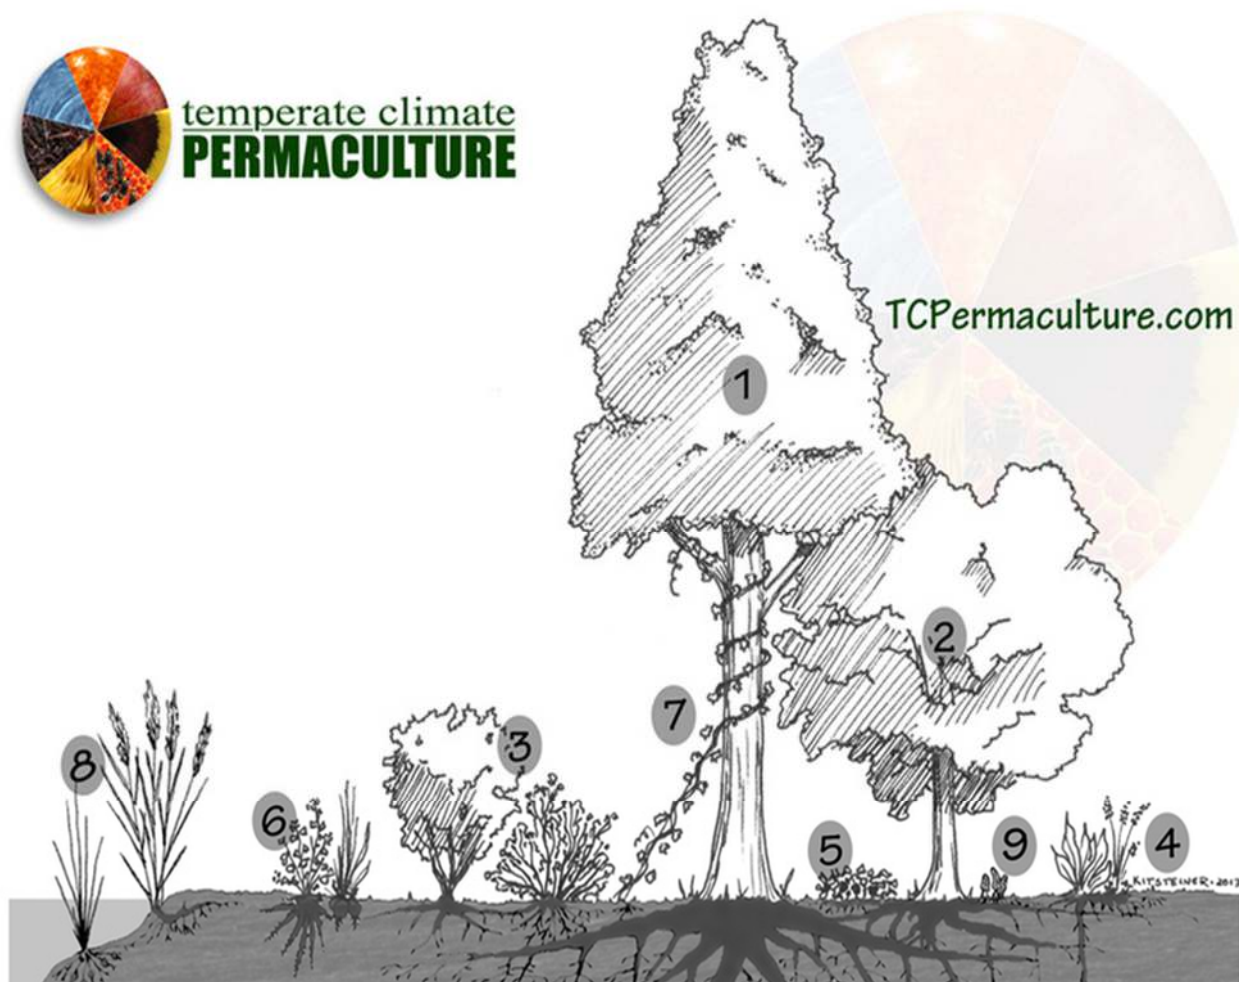

temperate climate
PERMACULTURE

Nine Layers of the Edible Forest Garden

- | | |
|---------------------------------|---------------------------|
| 1. Canopy/Tall Tree Layer | 6. Underground Layer |
| 2. Sub-Canopy/Large Shrub Layer | 7. Vertical/Climber Layer |
| 3. Shrub Layer | 8. Aquatic/Wetland Layer |
| 4. Herbaceous Layer | 9. Mycelial/Fungal Layer |
| 5. Groundcover/Creeper Layer | |